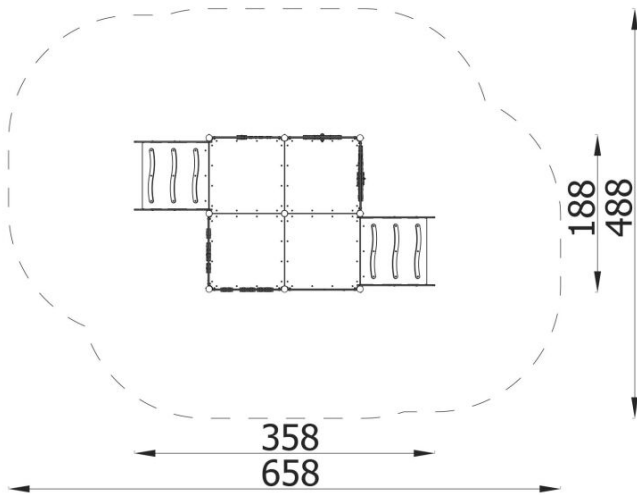

DESCRIPTION

The 6504 set is a play center for toddlers. After navigating the entry ramp, children discover a large, open space with many attractions, including manipulative elements and games placed on six safety panels.

Construction: load-bearing posts made from stainless steel pipes with a diameter of 76.1 mm.

Anchoring: directly in the ground. Roofs and safety panels: panels made from flexible high-pressure polyethylene HDPE (15 mm). Steel components: fittings and connectors made from stainless steel.

INFORMATION

Number of users	12
Age range	
Device dimensions [m]	1,88 x 1,19 x 3,58
Compliance with the norm	
Spare parts	

SAFETY SURFACE

Zone	Max height of fall [m]	Area [m ²]	Perimeter of safety zone [m]
A			
B			
C			