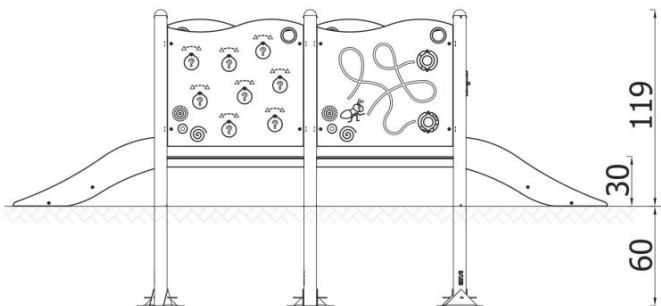

DESCRIPTION

The 6504 set is a play center for toddlers. After navigating the entry ramp, children discover a large, open space with many attractions, including manipulative elements and games placed on six safety panels.

Construction: load-bearing posts made from stainless steel pipes with a diameter of 76.1 mm.

Anchoring: directly in the ground. Roofs and safety panels: panels made from flexible high-pressure polyethylene HDPE (15 mm). Steel components: fittings and connectors made from stainless steel.

INFORMATION

Number of users	12
Age range	
Device dimensions [m]	1,88 x 1,19 x 3,58
Compliance with the norm	
Spare parts	

SAFETY SURFACE

Zone	Max height of fall [m]	Area [m ²]	Perimeter of safety zone [m]
A			
B			
C			