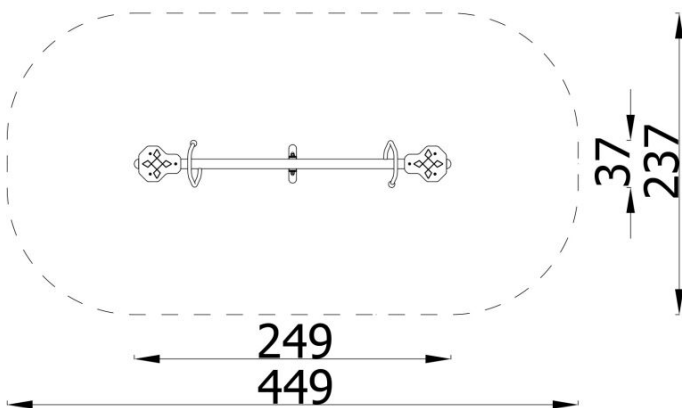

INFORMATION

Number of users	2
Age range	3 - 14
Device dimensions [m]	0,37 x 0,79 x 2,49
Compliance with the norm	EN-1176-1:2017-12
Spare parts	

SAFETY SURFACE

Zone	Max height of fall [m]	Area [m ²]	Perimeter of safety zone [m]
A	0,74	10	12
B			
C			