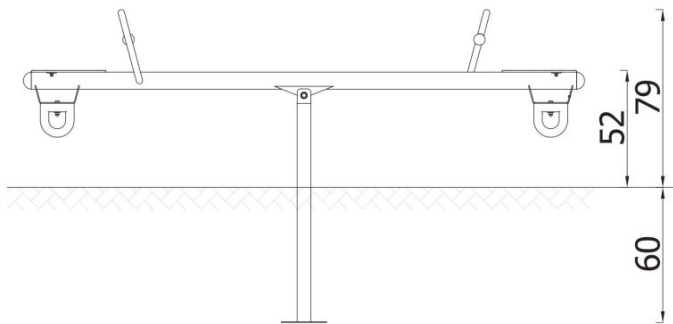

INFORMATION

Number of users	2
Age range	3 - 14
Device dimensions [m]	0,37 x 0,79 x 2,49
Compliance with the norm	EN-1176-1:2017-12
Spare parts	

SAFETY SURFACE

Zone	Max height of fall [m]	Area [m ²]	Perimeter of safety zone [m]
A	0,74	10	12
B			
C			