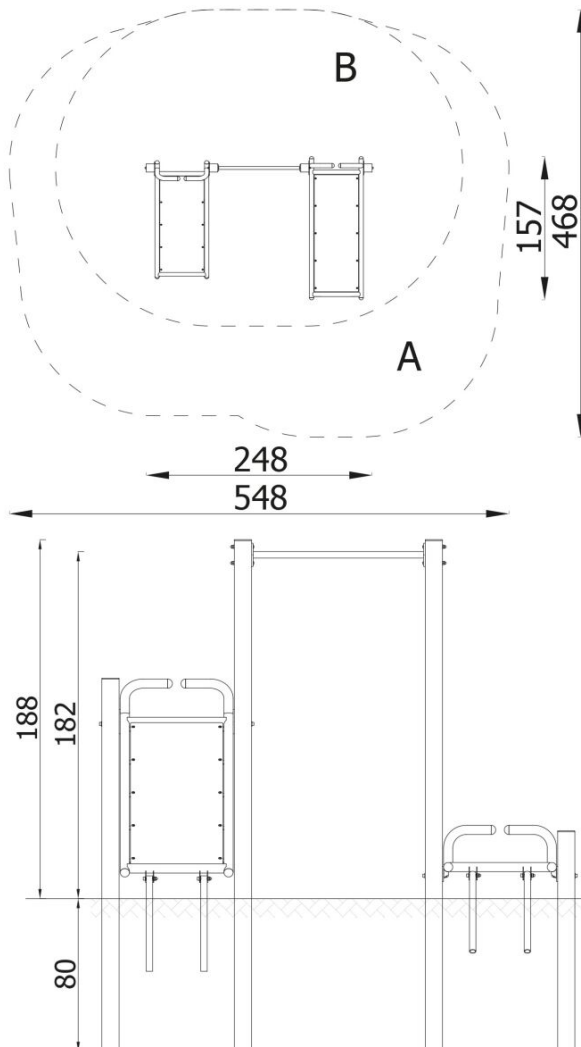

DESCRIPTION

Street workout equipment for doing kalistenic exercises, that is based on training with the use of own body weight. These extremely spectacular exercises develop all the muscles, improve coordination, fitness and strength. The device is extremely solid, made of the highest quality materials resistant to weather conditions.

INFORMATION

Number of users	3
Age range	14+
Device dimensions [m]	2.48 x 1.88 x 1.57
Compliance with the norm	EN 16630
Spare parts	

SAFETY SURFACE

Zone	Max height of fall [m]	Area [m ²]	Perimeter of safety zone [m]
A	1	9	17
B	1.82	13	
C			