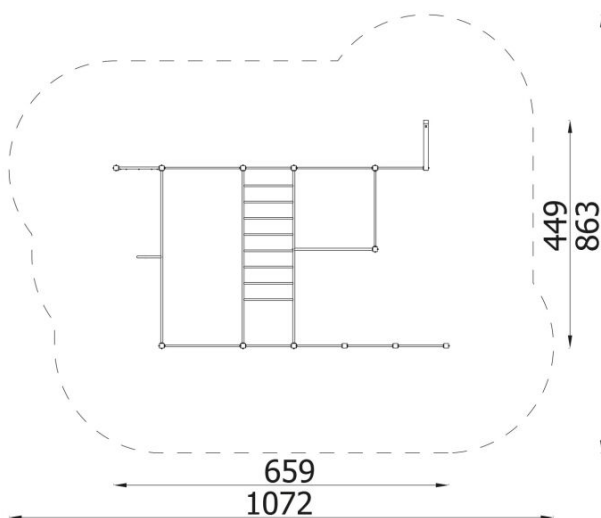

INFORMATION

Number of users	14
Age range	14+
Device dimensions [m]	6.59 x 3.37 x 4.49
Compliance with the norm	EN 16630
Spare parts	

SAFETY SURFACE

Zone	Max height of fall [m]	Area [m ²]	Perimeter of safety zone [m]
A			34
B			
C	2.35	77	