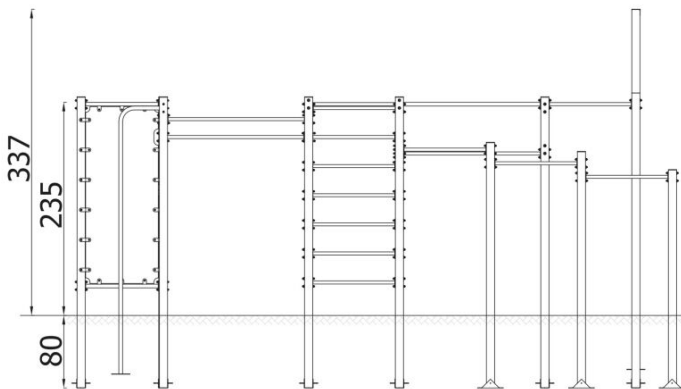

INFORMATION

Number of users	14
Age range	14+
Device dimensions [m]	6.59 x 3.37 x 4.49
Compliance with the norm	EN 16630
Spare parts	

SAFETY SURFACE

Zone	Max height of fall [m]	Area [m ²]	Perimeter of safety zone [m]
A			34
B			
C	2.35	77	