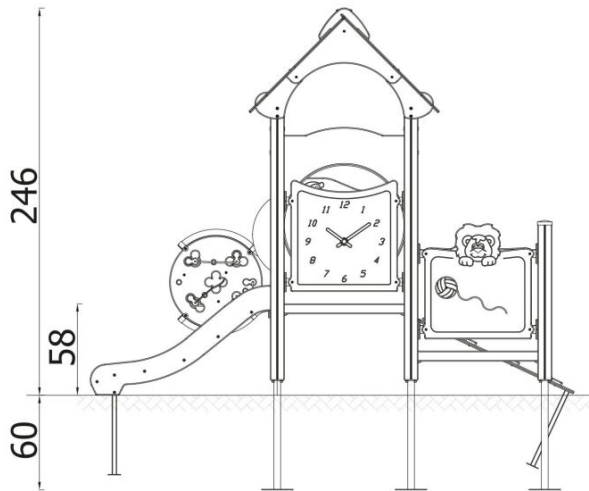

### DESCRIPTION

Quadro is a very popular collection. The devices offer great fun for both younger and older children. Their attractiveness is influenced by various types of slides, varied entrances, climbing walls, ropeways, tunnels and many additional attractions in the form of games, manipulations and moving elements, which are perfect places to use children's energy.

### INFORMATION

Number of users	10
Age range	0 - 14
Device dimensions [m]	2.88 x 2.46 x 3.03
Compliance with the norm	EN-1176-1:2017-12
Spare parts	

### SAFETY SURFACE

Zone	Max height of fall [m]	Area [m <sup>2</sup> ]	Perimeter of safety zone [m]
A	1	29	20
B			
C			