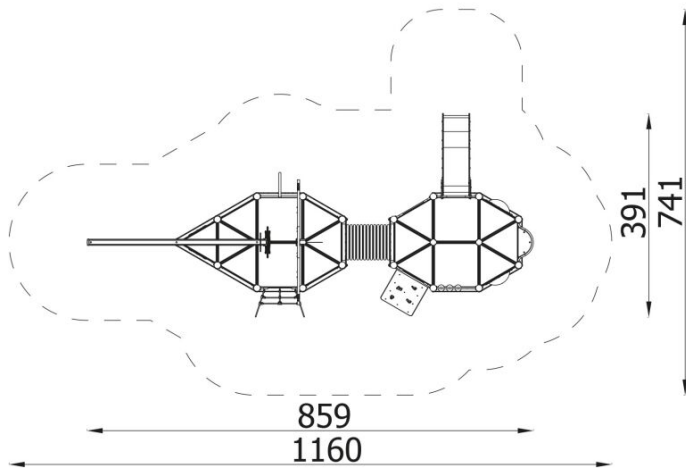

Orbis Simple Ship 11120EPZN-A

11120EPZN-A

DESCRIPTION

Travel around the world, discovering new continents. Everything is possible. Nothing stimulates the imagination like playing outdoors on the 11120EPZN-A ship. It has a tunnel platform, attractive entrances such as: rope entry, climbing wall, climbing rope, which are a real attraction when conquering the deck, and a fire pipe will allow you to evacuate the ship seized by pirates. During the madness on the playground, the child acquires practical skills that will pay off in the future with the ability to cope with various situations. AHOY ADVENTURE!

INFORMATION

Number of users	22
Age range	3 - 14
Device dimensions [m]	8.59 x 5.5 x 3.91
Compliance with the norm	EN 1176
Spare parts	

SAFETY SURFACE

Zone	Max height of fall [m]	Area [m ²]	Perimeter of safety zone [m]
A	1.2	54	32
B			
C			