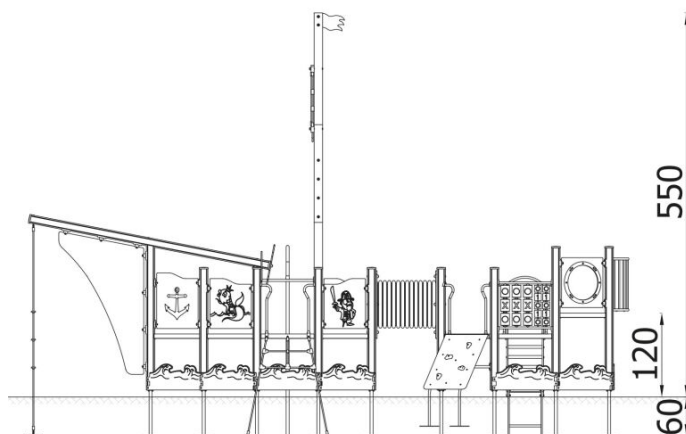

Orbis Simple Ship 11120EPZN-A

11120EPZN-A

DESCRIPTION

Travel around the world, discovering new continents. Everything is possible. Nothing stimulates the imagination like playing outdoors on the 11120EPZN-A ship. It has a tunnel platform, attractive entrances such as: rope entry, climbing wall, climbing rope, which are a real attraction when conquering the deck, and a fire pipe will allow you to evacuate the ship seized by pirates. During the madness on the playground, the child acquires practical skills that will pay off in the future with the ability to cope with various situations. AHOY ADVENTURE!

INFORMATION

Number of users	22
Age range	3 - 14
Device dimensions [m]	8.59 x 5.5 x 3.91
Compliance with the norm	EN 1176
Spare parts	

SAFETY SURFACE

Zone	Max height of fall [m]	Area [m ²]	Perimeter of safety zone [m]
A	1.2	54	32
B			
C			