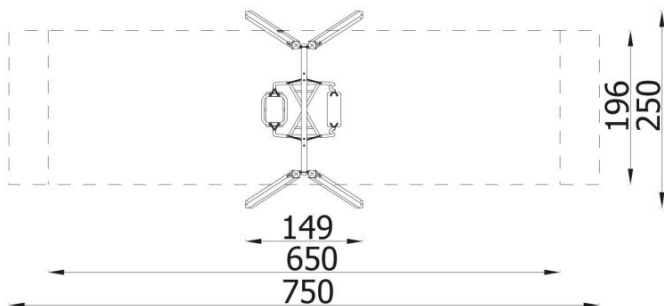

# Quadro Swing 31202 with Parent and Child Seat 31233

## INFORMATION

Number of users	2
Age range	1+
Device dimensions [m]	1.49 x 2.28 x 2.5
Compliance with the norm	EN-1176-1:2017-12
Spare parts	

## SAFETY SURFACE

Zone	Max height of fall [m]	Area [m <sup>2</sup> ]	Perimeter of safety zone [m]
A	1.3	13	18.3
B			
C			