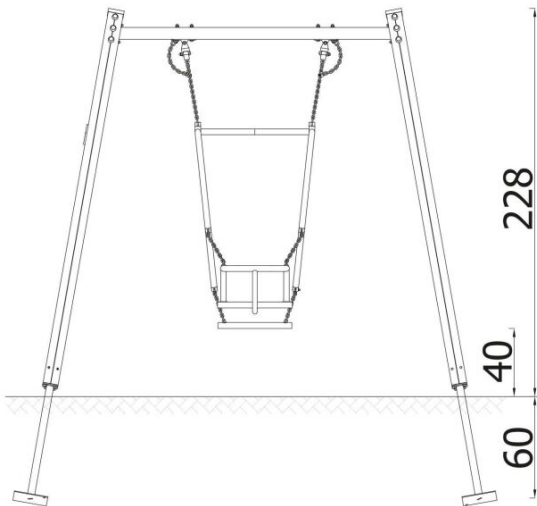

# Quadro Swing 31202 with Parent and Child Seat 31233

## INFORMATION

Number of users	2
Age range	1+
Device dimensions [m]	1.49 x 2.28 x 2.5
Compliance with the norm	EN-1176-1:2017-12
Spare parts	

## SAFETY SURFACE

Zone	Max height of fall [m]	Area [m <sup>2</sup> ]	Perimeter of safety zone [m]
A	1.3	13	18.3
B			
C			