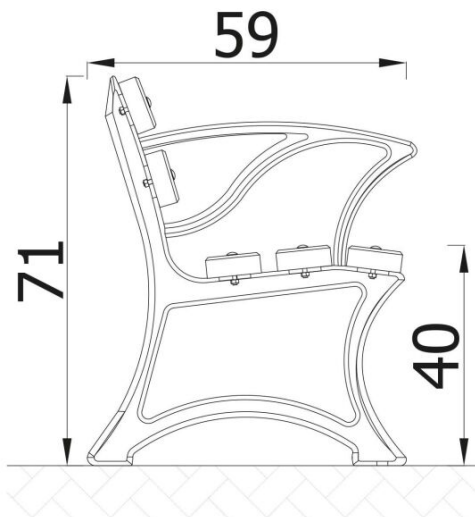

## INFORMATION

|                          |                   |
|--------------------------|-------------------|
| Number of users          |                   |
| Age range                |                   |
| Device dimensions [m]    | 1.7 x 0.71 x 0.59 |
| Compliance with the norm |                   |
| Spare parts              |                   |

## SAFETY SURFACE

| Zone | Max height of fall [m] | Area [m <sup>2</sup> ] | Perimeter of safety zone [m] |
|------|------------------------|------------------------|------------------------------|
| A    |                        |                        |                              |
| B    |                        |                        |                              |
| C    |                        |                        |                              |