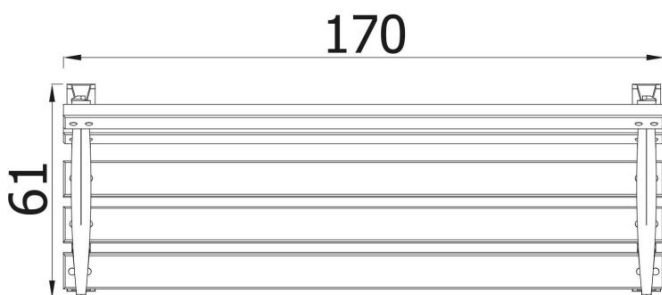

## INFORMATION

|                          |                   |
|--------------------------|-------------------|
| Number of users          |                   |
| Age range                |                   |
| Device dimensions [m]    | 1.7 x 0.71 x 0.59 |
| Compliance with the norm |                   |
| Spare parts              |                   |

## SAFETY SURFACE

| Zone | Max height of fall [m] | Area [m <sup>2</sup> ] | Perimeter of safety zone [m] |
|------|------------------------|------------------------|------------------------------|
| A    |                        |                        |                              |
| B    |                        |                        |                              |
| C    |                        |                        |                              |