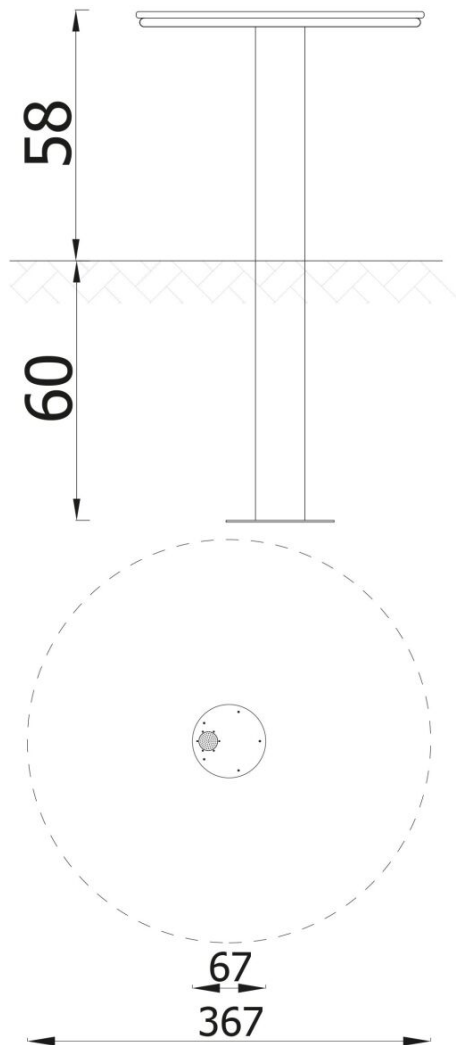

Table with sieve round 3780EPZ

DESCRIPTION

You can make sand castle on a round table. The metal strainer is used for sieving sand. The table top is made of durable and weather-resistant HDPE boards, and the stainless steel strainer.

INFORMATION

Number of users	3
Age range	0 - 14
Device dimensions [m]	0.67 x 0.58 x 0.67
Compliance with the norm	EN 1176
Spare parts	

SAFETY SURFACE

Zone	Max height of fall [m]	Area [m ²]	Perimeter of safety zone [m]
A	0.58	10.5	11.5
B			
C			