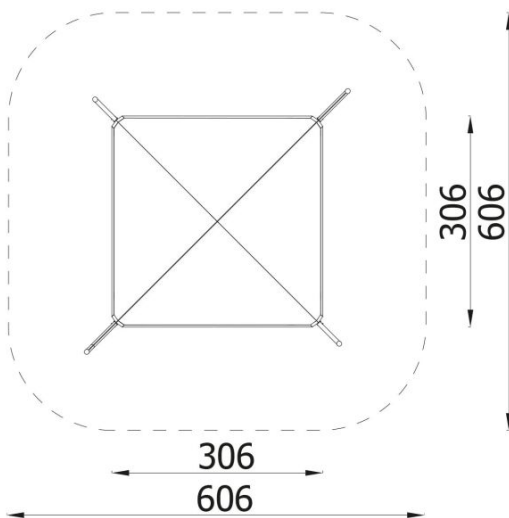

4 Bears Sandbox with Cover

3714EPZ

DESCRIPTION

Sandboxes are an indispensable element of every playground. Playing with the sand helps to develop motor skills and coordination, it also creates the opportunity to make new friends. The hours of building fortifications or castle towers it's time spent not only creatively but also interesting.

INFORMATION

Number of users	10
Age range	0 - 14
Device dimensions [m]	3.06 x 2 x 3.06
Compliance with the norm	EN 1176
Spare parts	

SAFETY SURFACE

Zone	Max height of fall [m]	Area [m²]	Perimeter of safety zone [m]
A	0.3	35	22
B			
C