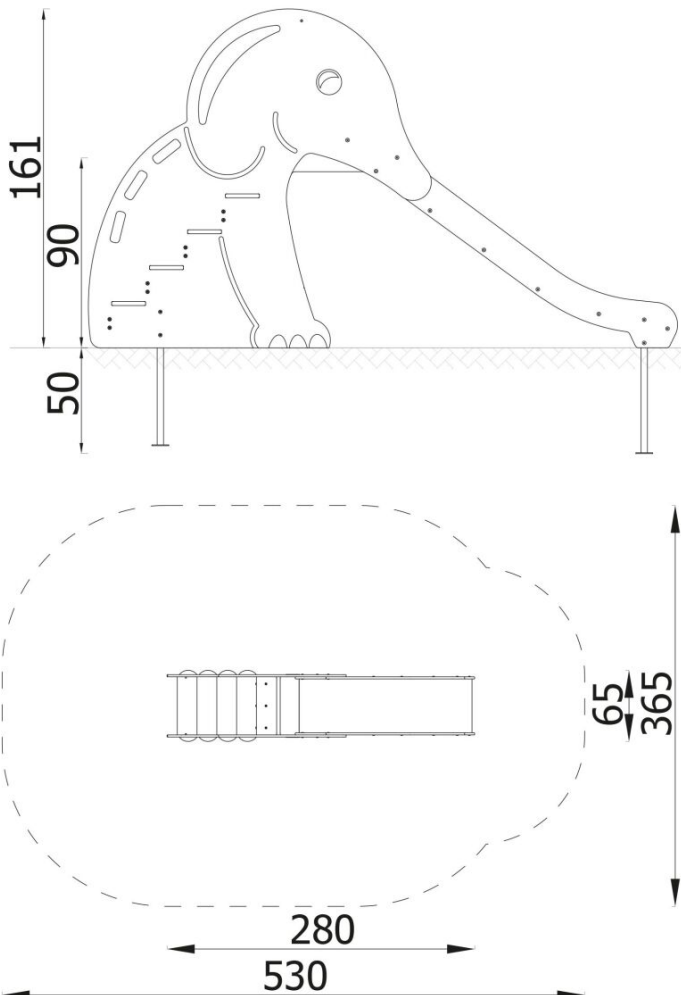

DESCRIPTION

Designed for the youngest users. It has comfortable stairs that are easy to overcome and high safety barriers. It is an indispensable element of every playground. Made of the highest quality materials, durable and safe. Provides great fun, it is an ideal place to use children's energy. Entry in the form of comfortable steps makes it easier for the youngest children to have access to the slide.

INFORMATION

Number of users	2
Age range	0 - 6
Device dimensions [m]	2.8 x 1.61 x 0.65
Compliance with the norm	EN-1176-1:2017-12
Spare parts	

SAFETY SURFACE

Zone	Max height of fall [m]	Area [m ²]	Perimeter of safety zone [m]
A	1	16.5	15
B			
C			