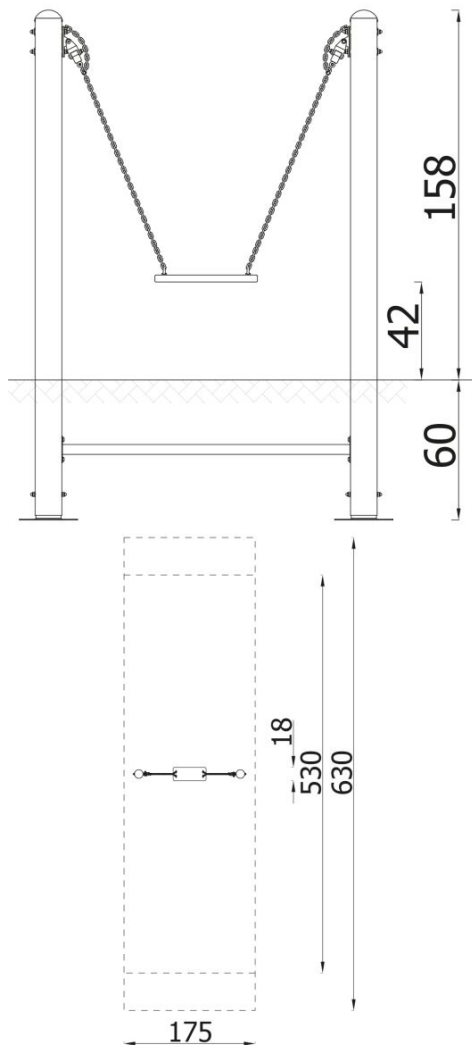

Mini Posts Swing with Straight Seat

31112

DESCRIPTION

INFORMATION

Number of users	1
Age range	3 - 14
Device dimensions [m]	1.75 x 1.58 x 0.18
Compliance with the norm	EN 1176
Spare parts	

SAFETY SURFACE

Zone	Max height of fall [m]	Area [m²]	Perimeter of safety zone [m]
A	0.94	11.5	16.5
B			
C