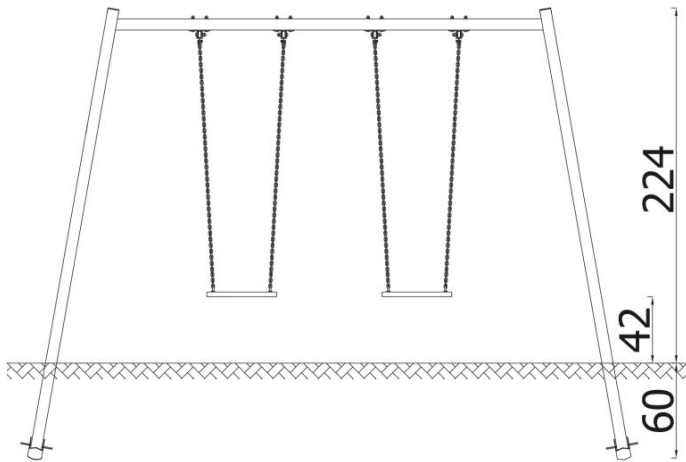

Metal Swing 31210 (Quadro)

31210

DESCRIPTION

A traditional swing made of the highest quality materials, designed for two children.

INFORMATION

Number of users	2
Age range	3 - 14
Device dimensions [m]	1.47 x 2.24 x 3.64
Compliance with the norm	EN-1176-1:2017-12
Spare parts	

SAFETY SURFACE

Zone	Max height of fall [m]	Area [m²]	Perimeter of safety zone [m]
A	1.3	21.1	20.5
B			
C