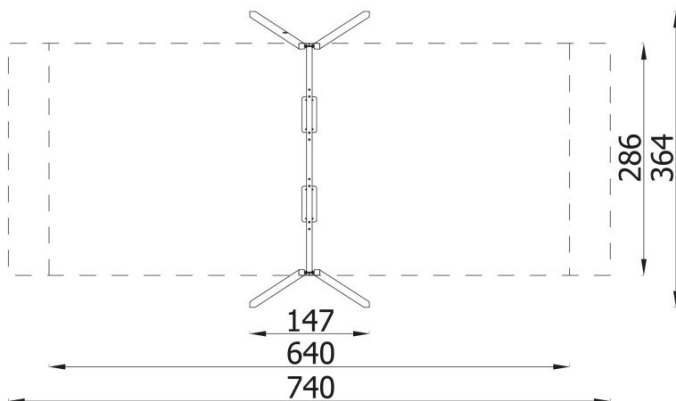

Metal Swing 31210 (Quadro)

31210

DESCRIPTION

A traditional swing made of the highest quality materials, designed for two children.

INFORMATION

Number of users	2
Age range	3 - 14
Device dimensions [m]	1.47 x 2.24 x 3.64
Compliance with the norm	EN-1176-1:2017-12
Spare parts	

SAFETY SURFACE

Zone	Max height of fall [m]	Area [m²]	Perimeter of safety zone [m]
A	1.3	21.1	20.5
B			
C