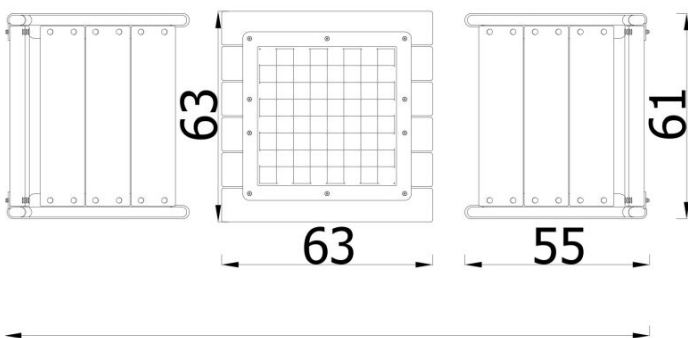

### DESCRIPTION

A single table with a chess board. The table is sold in a set with 2 single seats.

### INFORMATION

Number of users	2
Age range	
Device dimensions [m]	1.91 x 0.8 x 0.63
Compliance with the norm	
Spare parts	

### SAFETY SURFACE

Zone	Max height of fall [m]	Area [m <sup>2</sup> ]	Perimeter of safety zone [m]
A			
B			
C			