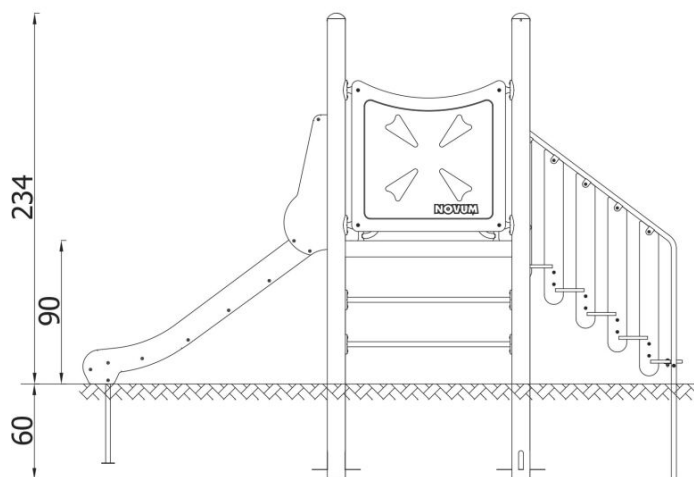

DESCRIPTION

The 1904-A set is perfect for the youngest users. The easy-to-climb entrance with steps, a ladder and a small slide are a treat for adventurers and fun. Playing on the set is a great place to develop social contacts, it teaches cooperation, creativity and competition.

INFORMATION

Number of users	5
Age range	3 - 14
Device dimensions [m]	3.78 x 2.34 x 1.28
Compliance with the norm	EN-1176-1:2017-12
Spare parts	

SAFETY SURFACE

Zone	Max height of fall [m]	Area [m ²]	Perimeter of safety zone [m]
A	1	23.9	19.1
B			
C			