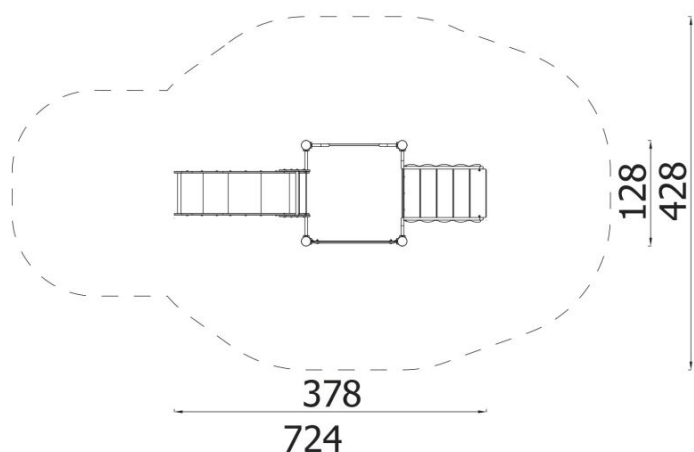

DESCRIPTION

The 1904-A set is perfect for the youngest users. The easy-to-climb entrance with steps, a ladder and a small slide are a treat for adventurers and fun. Playing on the set is a great place to develop social contacts, it teaches cooperation, creativity and competition.

INFORMATION

Number of users	5
Age range	3 - 14
Device dimensions [m]	3.78 x 2.34 x 1.28
Compliance with the norm	EN-1176-1:2017-12
Spare parts	

SAFETY SURFACE

Zone	Max height of fall [m]	Area [m ²]	Perimeter of safety zone [m]
A	1	23.9	19.1
B			
C			