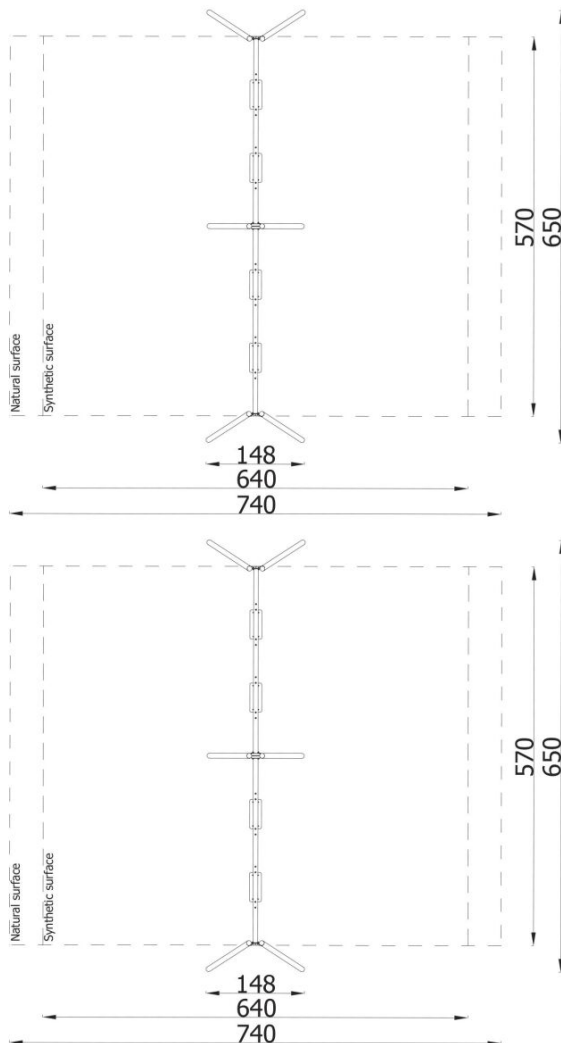

DESCRIPTION

A traditional swing made of the highest quality materials, designed for four children.

INFORMATION

Number of users	4
Age range	3 - 14
Device dimensions [m]	1.48 x 2.26 x 6.5
Compliance with the norm	EN-1176-1:2017-12
Spare parts	

SAFETY SURFACE

Zone	Max height of fall [m]	Area [m ²]	Perimeter of safety zone [m]
A	1.3	42.5	26.5
B			
C			