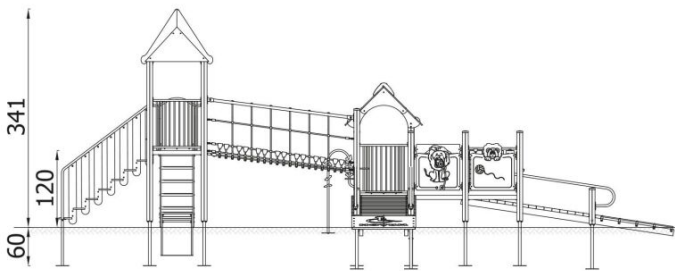

DESCRIPTION

Quadro is a very popular collection. The devices offer great fun for both younger and older children. Their attractiveness is influenced by various types of slides, varied entrances, climbing walls, ropeways, tunnels and many additional attractions in the form of games, manipulations and moving elements, which are perfect places to use children's energy.

INFORMATION

Number of users	32
Age range	0 - 14
Device dimensions [m]	7.78 x 3.41 x 9.59
Compliance with the norm	EN-1176-1:2017-12
Spare parts	

SAFETY SURFACE

Zone	Max height of fall [m]	Area [m ²]	Perimeter of safety zone [m]
A	1.2	80	40
B			
C			