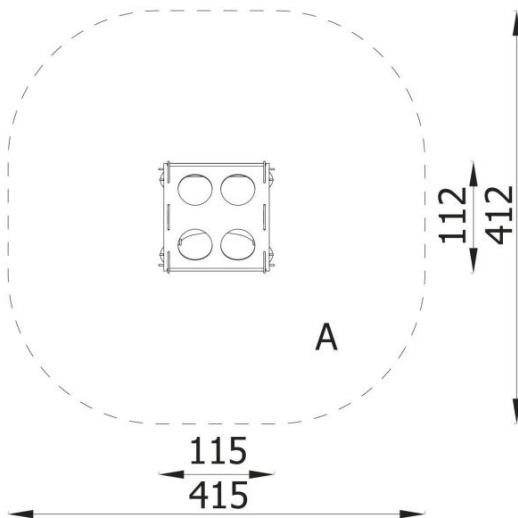

Quadro Simple carriage

12284EPZ-A

DESCRIPTION

This train will take the kids on a journey to the land of fairy tales. Colorful locomotive and wagons is a dream place to have fun and rest.

INFORMATION

Number of users	3
Age range	0 - 6
Device dimensions [m]	1.15 x 2.02 x 1.12
Compliance with the norm	EN 1176
Spare parts	

SAFETY SURFACE

Zone	Max height of fall [m]	Area [m ²]	Perimeter of safety zone [m]
A	0.3	15.2	14
B			
C			