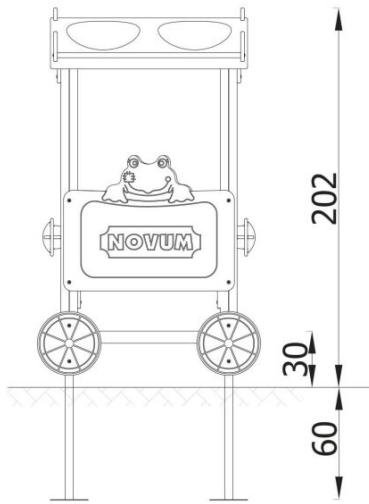

Quadro Simple carriage

12284EPZ-A

DESCRIPTION

This train will take the kids on a journey to the land of fairy tales. Colorful locomotive and wagons is a dream place to have fun and rest.

INFORMATION

Number of users	3
Age range	0 - 6
Device dimensions [m]	1.15 x 2.02 x 1.12
Compliance with the norm	EN 1176
Spare parts	

SAFETY SURFACE

Zone	Max height of fall [m]	Area [m ²]	Perimeter of safety zone [m]
A	0.3	15.2	14
B			
C			