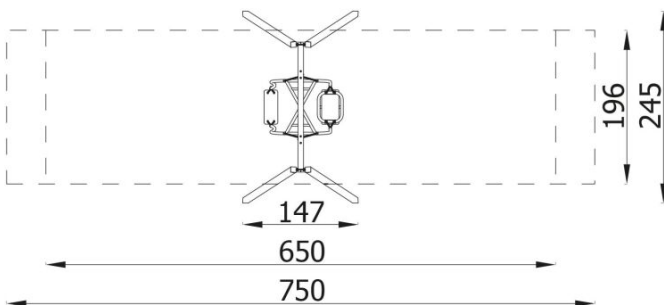

Quadro Metal Swing 31205 with Parent and Child Seat

31236

DESCRIPTION

A traditional swing made of the highest quality materials, designed for parent and child.

INFORMATION

Number of users	2
Age range	1+
Device dimensions [m]	1.47 x 2.24 x 2.45
Compliance with the norm	EN-1176-1:2017-12
Spare parts	available

SAFETY SURFACE

Zone	Max height of fall [m]	Area [m ²]	Perimeter of safety zone [m]
A	1.3	15	19
B			
C			