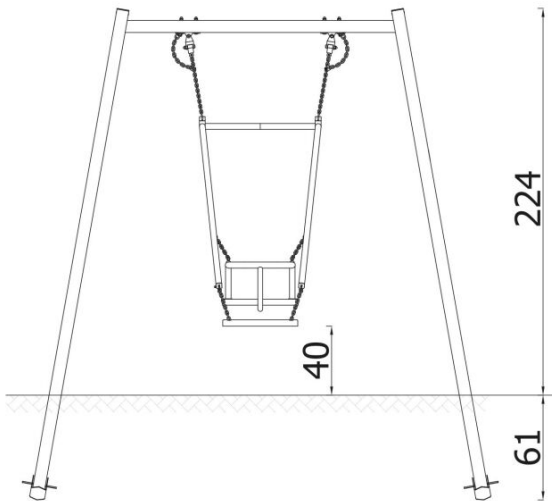

Quadro Metal Swing 31205 with Parent and Child Seat

31236

DESCRIPTION

A traditional swing made of the highest quality materials, designed for parent and child.

INFORMATION

Number of users	2
Age range	1+
Device dimensions [m]	1.47 x 2.24 x 2.45
Compliance with the norm	EN-1176-1:2017-12
Spare parts	available

SAFETY SURFACE

Zone	Max height of fall [m]	Area [m ²]	Perimeter of safety zone [m]
A	1.3	15	19
B			
C			