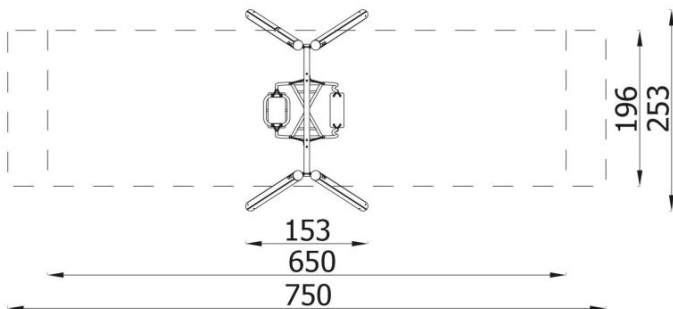

Orbis Swing 31201 with Parent and Child Seat

31232

DESCRIPTION

A traditional swing made of the highest quality materials, designed for parent and child.

INFORMATION

Number of users	
Age range	
Device dimensions [m]	
Compliance with the norm	
Spare parts	

SAFETY SURFACE

Zone	Max height of fall [m]	Area [m ²]	Perimeter of safety zone [m]
A			
B			
C			