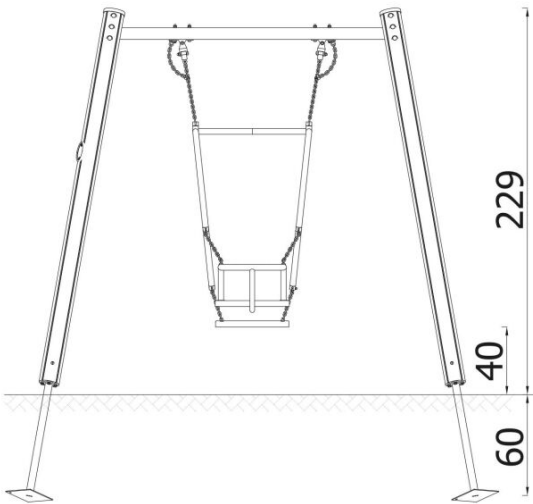

Orbis Swing 31201 with Parent and Child Seat

31232

DESCRIPTION

A traditional swing made of the highest quality materials, designed for parent and child.

INFORMATION

Number of users	
Age range	
Device dimensions [m]	
Compliance with the norm	
Spare parts	

SAFETY SURFACE

Zone	Max height of fall [m]	Area [m ²]	Perimeter of safety zone [m]
A			
B			
C			