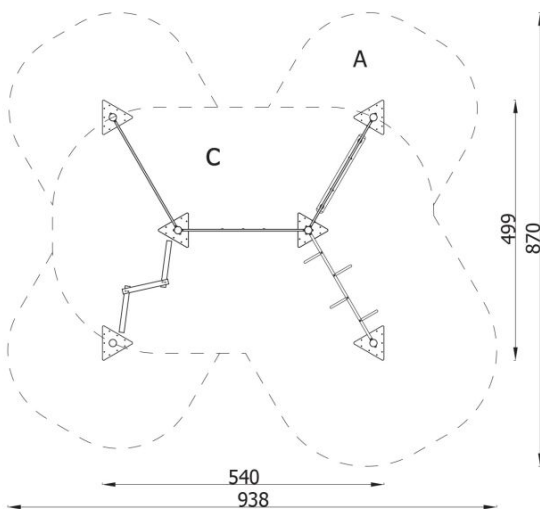

DESCRIPTION

Mini rope park, consisting of several different devices, allowing the development of strength, agility, sense of balance and endurance.

INFORMATION

Number of users	11
Age range	3 - 14
Device dimensions [m]	4.99 x 2.21 x 5.4
Compliance with the norm	EN 1176
Spare parts	

SAFETY SURFACE

Zone	Max height of fall [m]	Area [m ²]	Perimeter of safety zone [m]
A	0.99	21.33	36.29
B			
C	2.15	41.35	