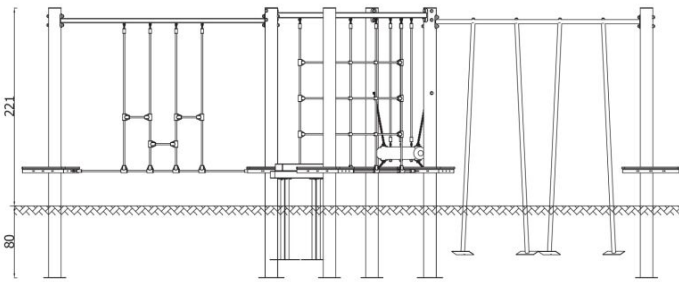

DESCRIPTION

Mini rope park, consisting of several different devices, allowing the development of strength, agility, sense of balance and endurance.

INFORMATION

Number of users	11
Age range	3 - 14
Device dimensions [m]	4.99 x 2.21 x 5.4
Compliance with the norm	EN 1176
Spare parts	

SAFETY SURFACE

Zone	Max height of fall [m]	Area [m ²]	Perimeter of safety zone [m]
A	0.99	21.33	36.29
B			
C	2.15	41.35	