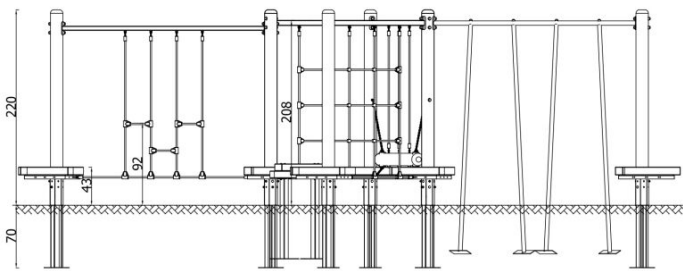

### INFORMATION

Number of users	11
Age range	3 - 14
Device dimensions [m]	5.11 x 2.2 x 5.55
Compliance with the norm	EN 1176
Spare parts	

### SAFETY SURFACE

Zone	Max height of fall [m]	Area [m <sup>2</sup> ]	Perimeter of safety zone [m]
A	0.92	22.8	36.1
B			
C	2.08	41.4	