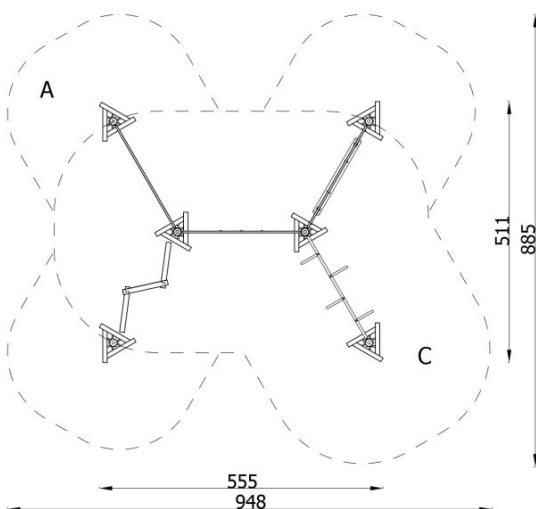

### DESCRIPTION

Mini rope park, consisting of several different devices, allowing the development of strength, agility, sense of balance and endurance.

### INFORMATION

Number of users	11
Age range	3 - 14
Device dimensions [m]	5.11 x 2.2 x 5.55
Compliance with the norm	EN 1176
Spare parts	

### SAFETY SURFACE

Zone	Max height of fall [m]	Area [m <sup>2</sup> ]	Perimeter of safety zone [m]
A	0.92	22.8	36.1
B			
C	2.08	41.4	