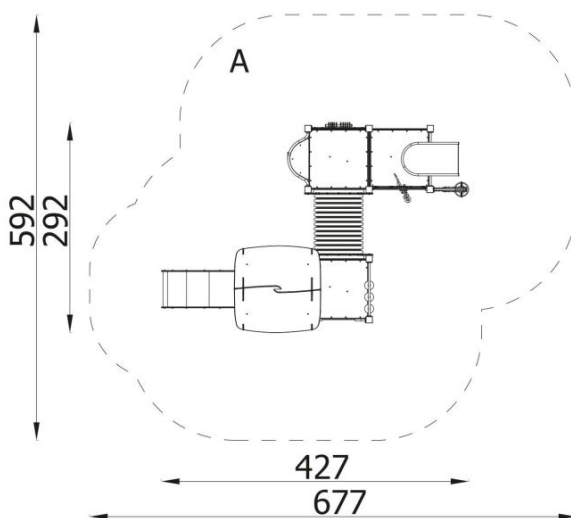

DESCRIPTION

A tunnel bridge is an obstacle that kids will be willing to face, but it is not the only attraction that awaits them during play. Contains 4 square platforms, gable roof, stainless steel slide. Extremely popular game, tic-tac-toe, colorful abacus, spinning, hypnotizing disc and the lion are surprises waiting for younger and older explorers. Another advantage of this set is a sand winch with a table where you can put sandform and build castles. The set is intended for the youngest users of playgrounds.

INFORMATION

Number of users	14
Age range	0 - 6
Device dimensions [m]	4.27 x 2.32 x 2.92
Compliance with the norm	EN 1176
Spare parts	

SAFETY SURFACE

Zone	Max height of fall [m]	Area [m ²]	Perimeter of safety zone [m]
A	1	31.5	21.5
B			
C			