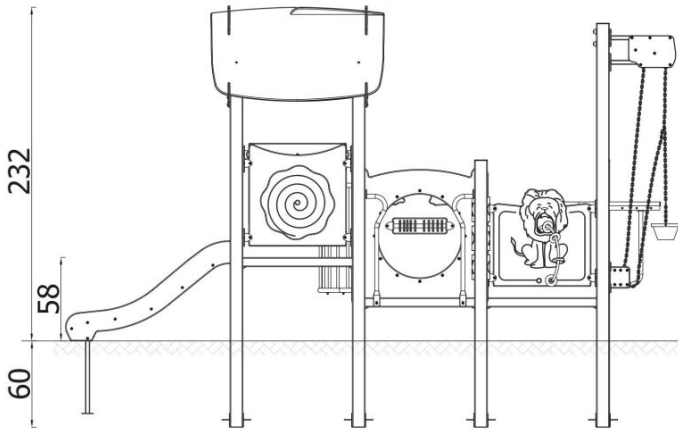

DESCRIPTION

A tunnel bridge is an obstacle that kids will be willing to face, but it is not the only attraction that awaits them during play. Contains 4 square platforms, gable roof, stainless steel slide. Extremely popular game, tic-tac-toe, colorful abacus, spinning, hypnotizing disc and the lion are surprises waiting for younger and older explorers. Another advantage of this set is a sand winch with a table where you can put sandform and build castles. The set is intended for the youngest users of playgrounds.

INFORMATION

Number of users	14
Age range	0 - 6
Device dimensions [m]	4.27 x 2.32 x 2.92
Compliance with the norm	EN 1176
Spare parts	

SAFETY SURFACE

Zone	Max height of fall [m]	Area [m ²]	Perimeter of safety zone [m]
A	1	31.5	21.5
B			
C			