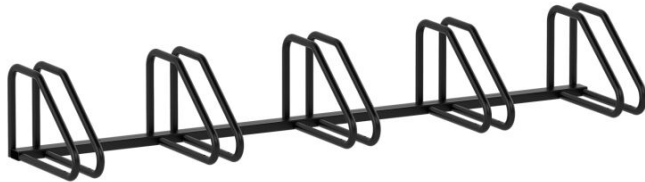

DESCRIPTION

A modern and universal bicycle stand. Indispensable in arranging public space. Made of the highest quality materials, resistant to weather conditions. Allows for easy and safe parking of bicycles regardless of their size and type.

INFORMATION

Number of users	
Age range	
Device dimensions [m]	2.06 x 0.31 x 0.47
Compliance with the norm	
Spare parts	

SAFETY SURFACE

Zone	Max height of fall [m]	Area [m ²]	Perimeter of safety zone [m]
A			
B			
C			