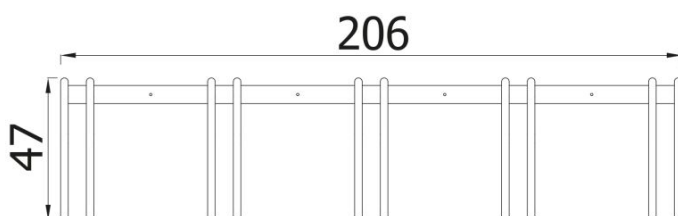

INFORMATION

Number of users	
Age range	
Device dimensions [m]	2.06 x 0.31 x 0.47
Compliance with the norm	
Spare parts	

SAFETY SURFACE

Zone	Max height of fall [m]	Area [m ²]	Perimeter of safety zone [m]
A			
B			
C			