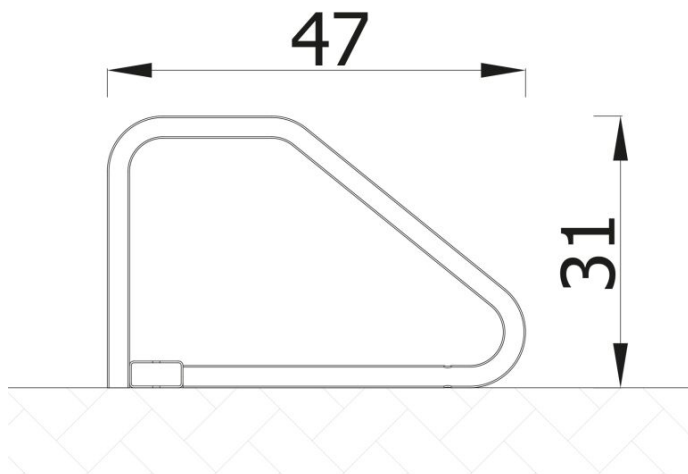

INFORMATION

Number of users	
Age range	
Device dimensions [m]	2.06 x 0.31 x 0.47
Compliance with the norm	
Spare parts	

SAFETY SURFACE

Zone	Max height of fall [m]	Area [m ²]	Perimeter of safety zone [m]
A			
B			
C			