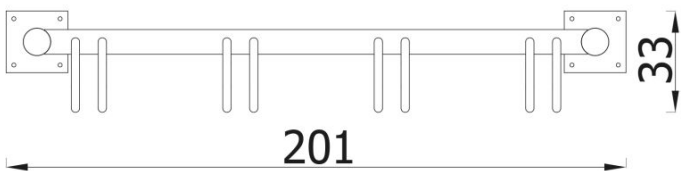

DESCRIPTION

A modern and universal blue bicycle stand. Indispensable in arranging public space. Made of the highest quality materials, resistant to weather conditions. Allows for easy and safe parking of bicycles regardless of their size and type.

INFORMATION

Number of users	
Age range	
Device dimensions [m]	2.01 x 0.54 x 0.33
Compliance with the norm	
Spare parts	

SAFETY SURFACE

Zone	Max height of fall [m]	Area [m ²]	Perimeter of safety zone [m]
A			
B			
C			