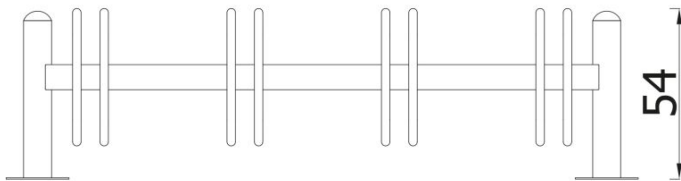

DESCRIPTION

A modern and universal blue bicycle stand. Indispensable in arranging public space. Made of the highest quality materials, resistant to weather conditions. Allows for easy and safe parking of bicycles regardless of their size and type.

INFORMATION

Number of users	
Age range	
Device dimensions [m]	2.01 x 0.54 x 0.33
Compliance with the norm	
Spare parts	

SAFETY SURFACE

Zone	Max height of fall [m]	Area [m ²]	Perimeter of safety zone [m]
A			
B			
C			