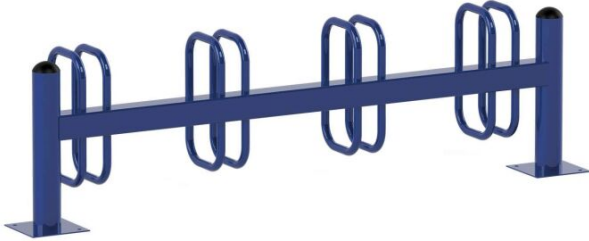

DESCRIPTION

A modern and universal blue bicycle stand. Indispensable in arranging public space. Made of the highest quality materials, resistant to weather conditions. Allows for easy and safe parking of bicycles regardless of their size and type.

INFORMATION

Number of users	
Age range	
Device dimensions [m]	2.01 x 0.54 x 0.33
Compliance with the norm	
Spare parts	

SAFETY SURFACE

Zone	Max height of fall [m]	Area [m ²]	Perimeter of safety zone [m]
A			
B			
C			