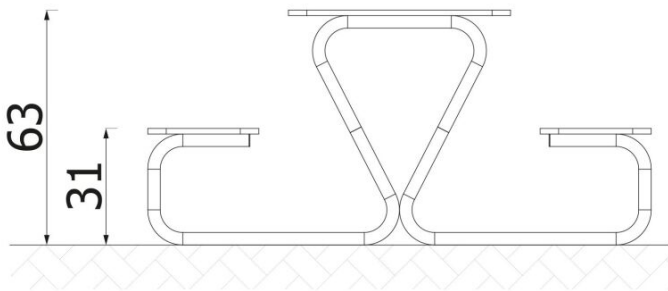

Bench & Table Mikrus

5102EPZ

DESCRIPTION

A modern and universal city bench and table with a timeless design. A comfortable seat ensures a comfortable rest. Bench ideally suited to urban spaces, parks, squares and playgrounds, where it will serve for many years without losing anything of its attractiveness and functionality.

INFORMATION

Number of users	4
Age range	
Device dimensions [m]	1.36 x 0.63 x 1.2
Compliance with the norm	
Spare parts	

SAFETY SURFACE

Zone	Max height of fall [m]	Area [m²]	Perimeter of safety zone [m]
A			
B			
C