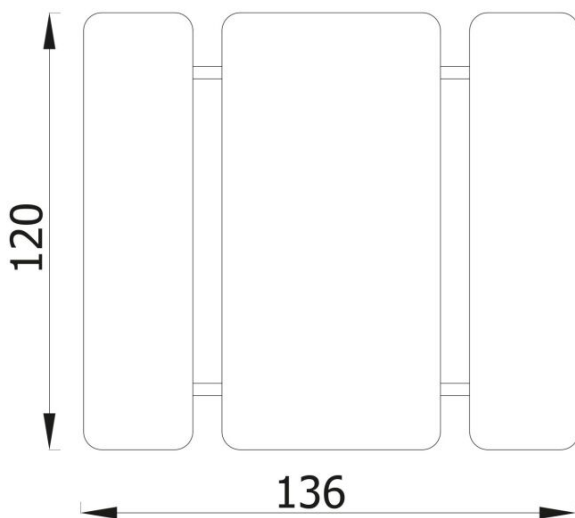

Bench & Table Mikrus

5102EPZ

DESCRIPTION

A modern and universal city bench and table with a timeless design. A comfortable seat ensures a comfortable rest. Bench ideally suited to urban spaces, parks, squares and playgrounds, where it will serve for many years without losing anything of its attractiveness and functionality.

INFORMATION

Number of users	4
Age range	
Device dimensions [m]	1.36 x 0.63 x 1.2
Compliance with the norm	
Spare parts	

SAFETY SURFACE

Zone	Max height of fall [m]	Area [m²]	Perimeter of safety zone [m]
A			
B			
C