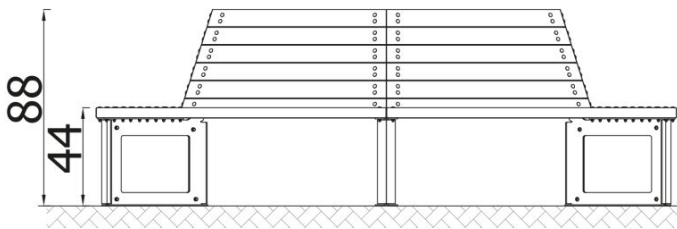

DESCRIPTION

A modern round bench with a solid metal frame. A comfortable seat ensures a comfortable rest. Bench ideally suited to urban spaces, parks, squares and playgrounds, where it will serve for many years without losing anything of its attractiveness and functionality.

INFORMATION

Number of users	
Age range	
Device dimensions [m]	2.61 x 0.88 x 3.01
Compliance with the norm	
Spare parts	

SAFETY SURFACE

Zone	Max height of fall [m]	Area [m ²]	Perimeter of safety zone [m]
A			
B			
C			