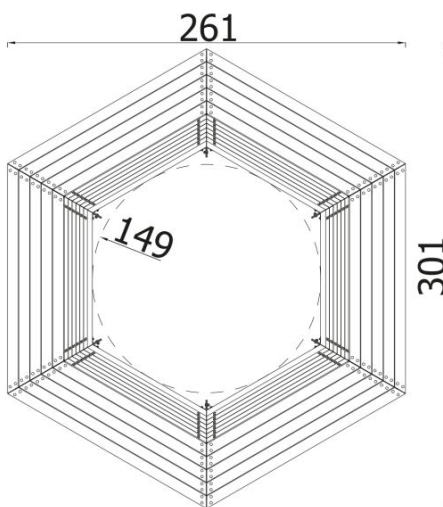

INFORMATION

Number of users	
Age range	
Device dimensions [m]	2.61 x 0.88 x 3.01
Compliance with the norm	
Spare parts	

SAFETY SURFACE

Zone	Max height of fall [m]	Area [m ²]	Perimeter of safety zone [m]
A			
B			
C			