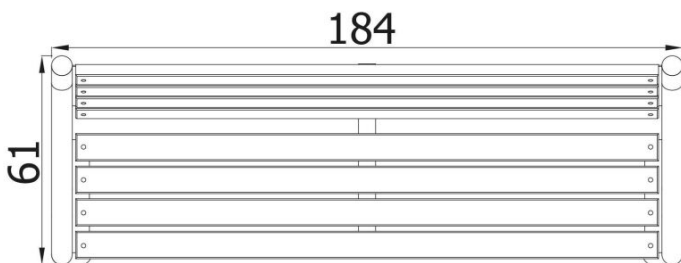

### INFORMATION

|                          |                    |
|--------------------------|--------------------|
| Number of users          |                    |
| Age range                |                    |
| Device dimensions [m]    | 1.84 x 0.76 x 0.61 |
| Compliance with the norm |                    |
| Spare parts              |                    |

### SAFETY SURFACE

| Zone | Max height of fall [m] | Area [m <sup>2</sup> ] | Perimeter of safety zone [m] |
|------|------------------------|------------------------|------------------------------|
| A    |                        |                        |                              |
| B    |                        |                        |                              |
| C    |                        |                        |                              |