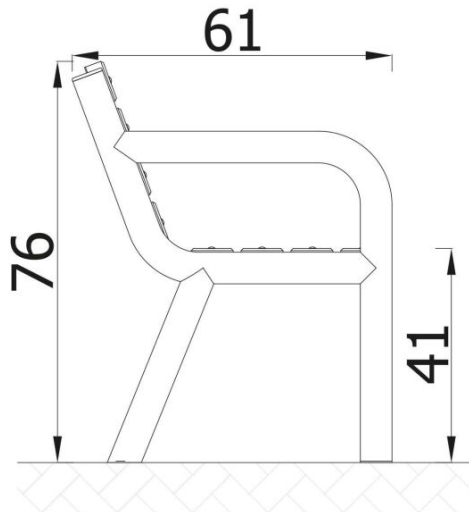

### INFORMATION

|                          |                    |
|--------------------------|--------------------|
| Number of users          |                    |
| Age range                |                    |
| Device dimensions [m]    | 1.84 x 0.76 x 0.61 |
| Compliance with the norm |                    |
| Spare parts              |                    |

### SAFETY SURFACE

| Zone | Max height of fall [m] | Area [m <sup>2</sup> ] | Perimeter of safety zone [m] |
|------|------------------------|------------------------|------------------------------|
| A    |                        |                        |                              |
| B    |                        |                        |                              |
| C    |                        |                        |                              |