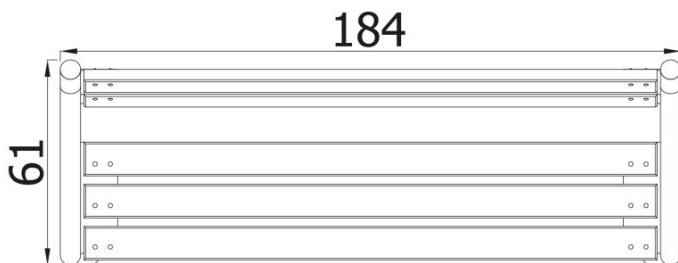

INFORMATION

Number of users	
Age range	
Device dimensions [m]	1.84 x 0.76 x 0.61
Compliance with the norm	
Spare parts	

SAFETY SURFACE

Zone	Max height of fall [m]	Area [m ²]	Perimeter of safety zone [m]
A			
B			
C			