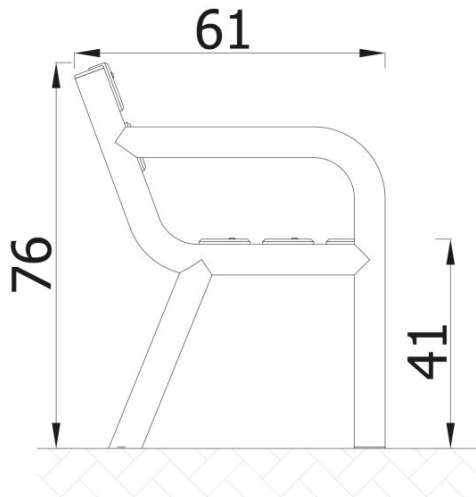

INFORMATION

Number of users	
Age range	
Device dimensions [m]	1.84 x 0.76 x 0.61
Compliance with the norm	
Spare parts	

SAFETY SURFACE

Zone	Max height of fall [m]	Area [m ²]	Perimeter of safety zone [m]
A			
B			
C			