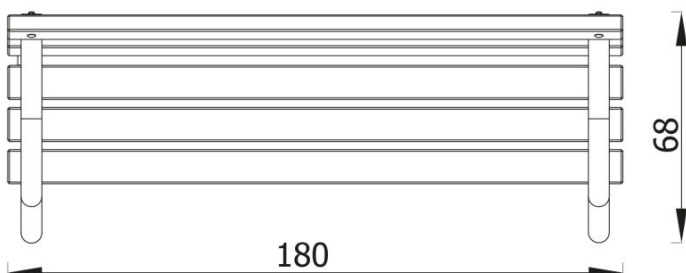

## INFORMATION

Number of users	
Age range	
Device dimensions [m]	1.8 x 0.78 x 0.68
Compliance with the norm	
Spare parts	