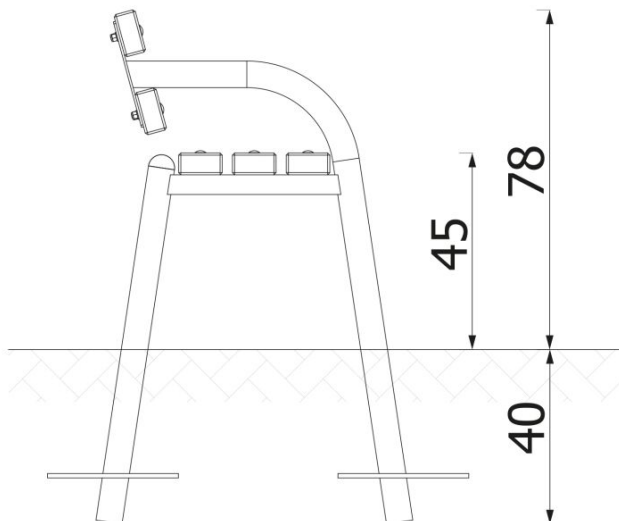

## INFORMATION

Number of users	
Age range	
Device dimensions [m]	1.8 x 0.78 x 0.68
Compliance with the norm	
Spare parts	

## SAFETY SURFACE

Zone	Max height of fall [m]	Area [m <sup>2</sup> ]	Perimeter of safety zone [m]
A			
B			
C			