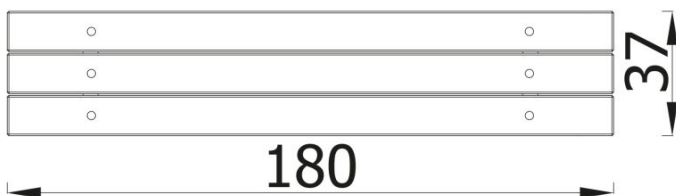

INFORMATION

Number of users	
Age range	
Device dimensions [m]	1.8 x 0.45 x 0.37
Compliance with the norm	
Spare parts	

SAFETY SURFACE

Zone	Max height of fall [m]	Area [m ²]	Perimeter of safety zone [m]
A			
B			
C			