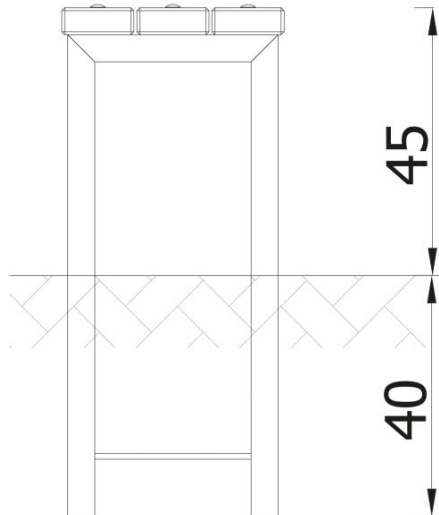

INFORMATION

Number of users	
Age range	
Device dimensions [m]	1.8 x 0.45 x 0.37
Compliance with the norm	
Spare parts	

SAFETY SURFACE

Zone	Max height of fall [m]	Area [m ²]	Perimeter of safety zone [m]
A			
B			
C			