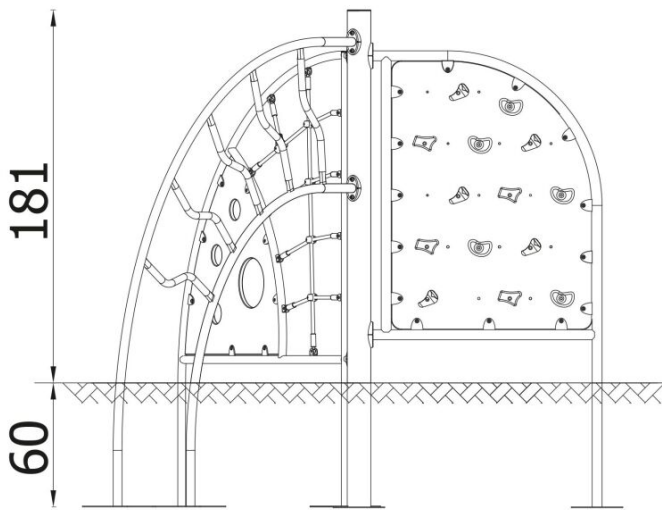

Triple Climbing Wall high 42208MP

DESCRIPTION

Modern, made of materials of the highest quality climbing wall from the Action4Kids device line. Ideal for climbing enthusiasts. It is durable, resistant to weather conditions, made of the highest quality materials. It guarantees safe and unforgettable fun, develop dexterity, courage, teaches sense of space and risk control. It allows children to have fun together at the same time.

INFORMATION

Number of users	6
Age range	3 - 14
Device dimensions [m]	3.55 x 1.81 x 2.35
Compliance with the norm	EN-1176-1:2017-12
Spare parts	

SAFETY SURFACE

Zone	Max height of fall [m]	Area [m ²]	Perimeter of safety zone [m]
A			20
B	1.81	28.8	
C			