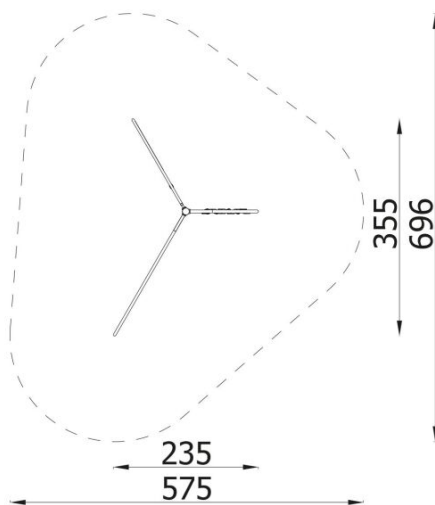

Triple Climbing Wall high 42208MP

DESCRIPTION

Modern, made of materials of the highest quality climbing wall from the Action4Kids device line. Ideal for climbing enthusiasts. It is durable, resistant to weather conditions, made of the highest quality materials. It guarantees safe and unforgettable fun, develop dexterity, courage, teaches sense of space and risk control. It allows children to have fun together at the same time.

INFORMATION

Number of users	6
Age range	3 - 14
Device dimensions [m]	3.55 x 1.81 x 2.35
Compliance with the norm	EN-1176-1:2017-12
Spare parts	

SAFETY SURFACE

Zone	Max height of fall [m]	Area [m ²]	Perimeter of safety zone [m]
A			20
B	1.81	28.8	
C			