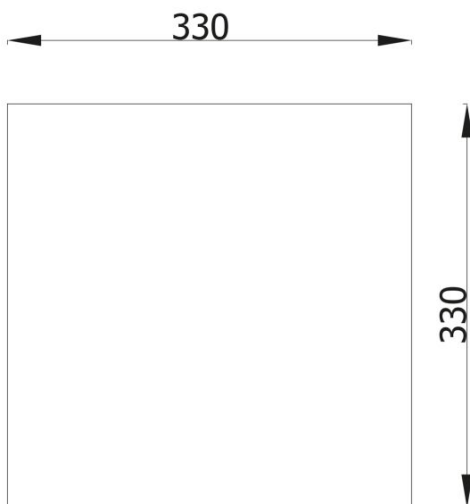

Sandbox Cover 3x3 m (fits to Board sandbox 3701)

3715_1

DESCRIPTION

Cover is an extremely useful accessory that protects sand from dirt and rain.

INFORMATION

Number of users	
Age range	
Device dimensions [m]	
Compliance with the norm	
Spare parts	

SAFETY SURFACE

Zone	Max height of fall [m]	Area [m ²]	Perimeter of safety zone [m]
A			
B			
C			