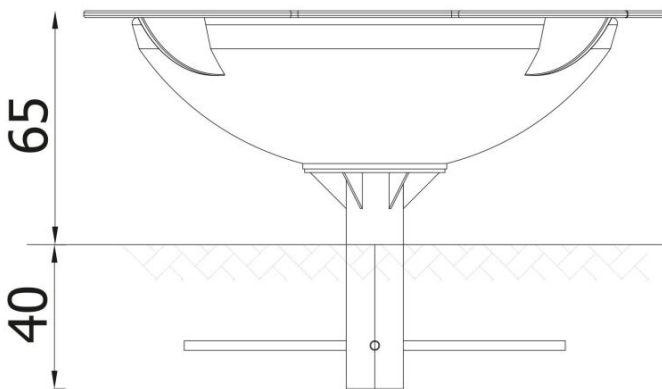

INFORMATION

Number of users	4
Age range	0 - 14
Device dimensions [m]	1.62 x 0.65 x 1.62
Compliance with the norm	EN 1176
Spare parts	

SAFETY SURFACE

Zone	Max height of fall [m]	Area [m ²]	Perimeter of safety zone [m]
A	0.65	18.5	15.5
B			
C			