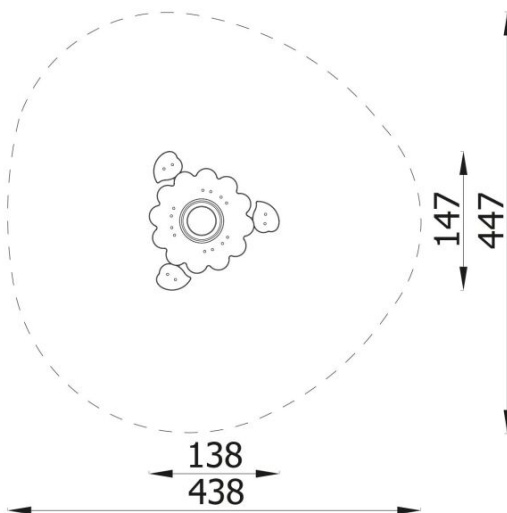

### INFORMATION

Number of users	3
Age range	0 - 14
Device dimensions [m]	1.38 x 0.45 x 1.47
Compliance with the norm	EN-1176-1:2017-12
Spare parts	

### SAFETY SURFACE

Zone	Max height of fall [m]	Area [m <sup>2</sup> ]	Perimeter of safety zone [m]
A	0.45	15.2	13.9
B			
C			