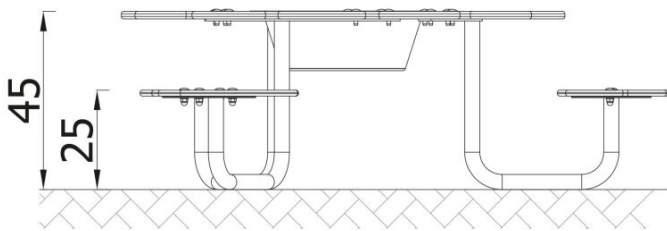

### INFORMATION

Number of users	3
Age range	0 - 14
Device dimensions [m]	1.38 x 0.45 x 1.47
Compliance with the norm	EN-1176-1:2017-12
Spare parts	

### SAFETY SURFACE

Zone	Max height of fall [m]	Area [m <sup>2</sup> ]	Perimeter of safety zone [m]
A	0.45	15.2	13.9
B			
C			