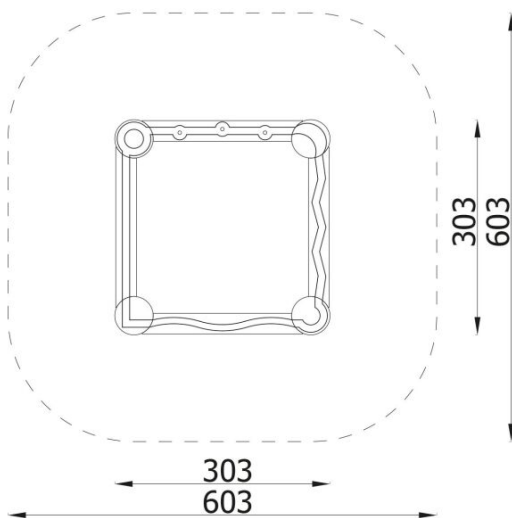

Square Sandbox with HDPE

3764EP

DESCRIPTION

Sandboxes are an indispensable element of every playground. Playing with the sand helps to develop motor skills and coordination, it also creates the opportunity to make new friends. The hours of building fortifications or castle towers it's time spent not only creatively but also interesting.

INFORMATION

Number of users	10
Age range	0 - 14
Device dimensions [m]	3.03 x 0.3 x 3.03
Compliance with the norm	EN 1176
Spare parts	

SAFETY SURFACE

Zone	Max height of fall [m]	Area [m²]	Perimeter of safety zone [m]
A	0.3	34	21
B			
C