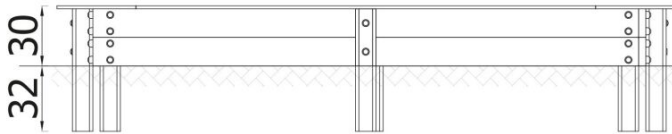

Square Sandbox with HDPE

3764EP

DESCRIPTION

Sandboxes are an indispensable element of every playground. Playing with the sand helps to develop motor skills and coordination, it also creates the opportunity to make new friends. The hours of building fortifications or castle towers it's time spent not only creatively but also interesting.

INFORMATION

Number of users	10
Age range	0 - 14
Device dimensions [m]	3.03 x 0.3 x 3.03
Compliance with the norm	EN 1176
Spare parts	

SAFETY SURFACE

Zone	Max height of fall [m]	Area [m²]	Perimeter of safety zone [m]
A	0.3	34	21
B			
C