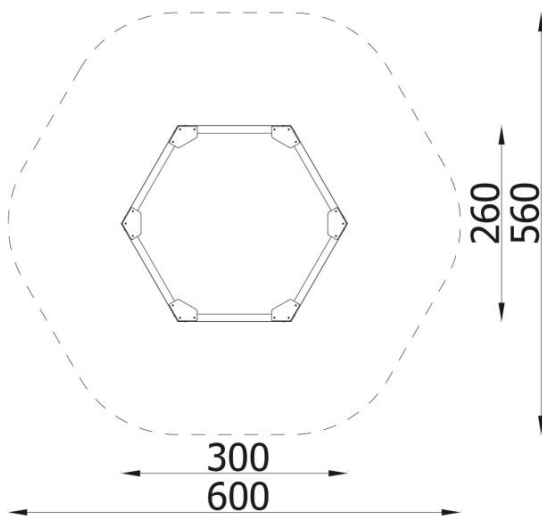

Hexagonal Sandbox with Seats

3713EP

DESCRIPTION

Sandboxes are an indispensable element of every playground. Playing with the sand helps to develop motor skills and coordination, it also creates the opportunity to make new friends. The hours of building fortifications or castle towers it's time spent not only creatively but also interesting.

INFORMATION

Number of users	10
Age range	0 - 14
Device dimensions [m]	3 x 0.3 x 2.6
Compliance with the norm	EN 1176
Spare parts	

SAFETY SURFACE

Zone	Max height of fall [m]	Area [m²]	Perimeter of safety zone [m]
A	0.3	26.5	18.5
B			
C