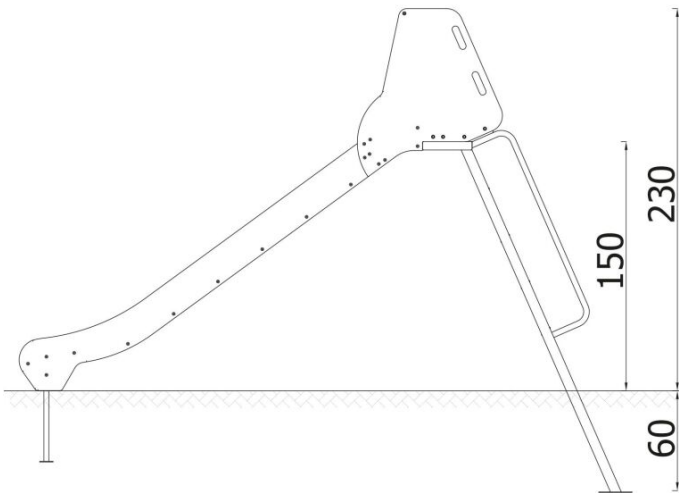

Free-standing Slide 150

2106EPZ

DESCRIPTION

Designed for the youngest users. It is an indispensable element of every playground. Made of the highest quality materials, durable and safe. Provides great fun, it is an ideal place to use children's energy.

INFORMATION

Number of users	3
Age range	3 - 14
Device dimensions [m]	3.44 x 2.3 x 0.56
Compliance with the norm	EN-1176-1:2017-12
Spare parts	

SAFETY SURFACE

Zone	Max height of fall [m]	Area [m ²]	Perimeter of safety zone [m]
A	1.5	21	18.5
B			
C			