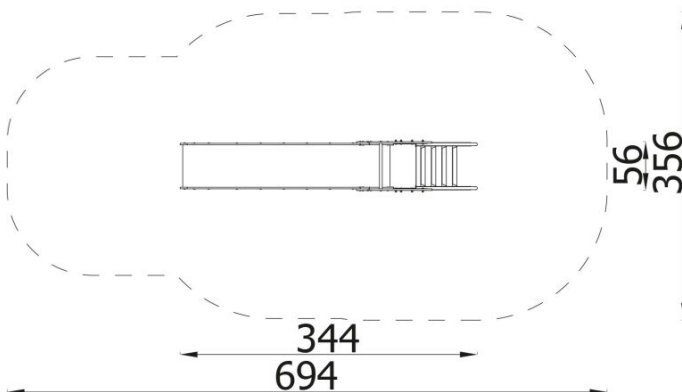

Free-standing Slide 150

2106EPZ

DESCRIPTION

Designed for the youngest users. It is an indispensable element of every playground. Made of the highest quality materials, durable and safe. Provides great fun, it is an ideal place to use children's energy.

INFORMATION

Number of users	3
Age range	3 - 14
Device dimensions [m]	3.44 x 2.3 x 0.56
Compliance with the norm	EN-1176-1:2017-12
Spare parts	

SAFETY SURFACE

Zone	Max height of fall [m]	Area [m ²]	Perimeter of safety zone [m]
A	1.5	21	18.5
B			
C			