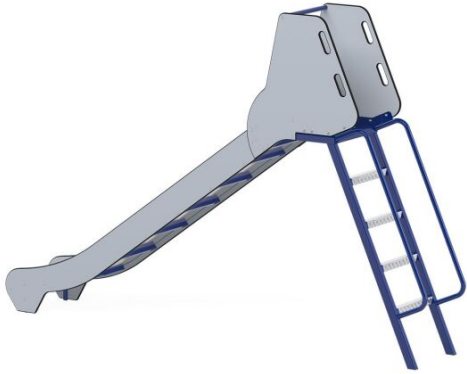

Free-standing Slide 150

2106EPZ

DESCRIPTION

Designed for the youngest users. It is an indispensable element of every playground. Made of the highest quality materials, durable and safe. Provides great fun, it is an ideal place to use children's energy.

INFORMATION

Number of users	3
Age range	3 - 14
Device dimensions [m]	3.44 x 2.3 x 0.56
Compliance with the norm	EN-1176-1:2017-12
Spare parts	

SAFETY SURFACE

Zone	Max height of fall [m]	Area [m ²]	Perimeter of safety zone [m]
A	1.5	21	18.5
B			
C			