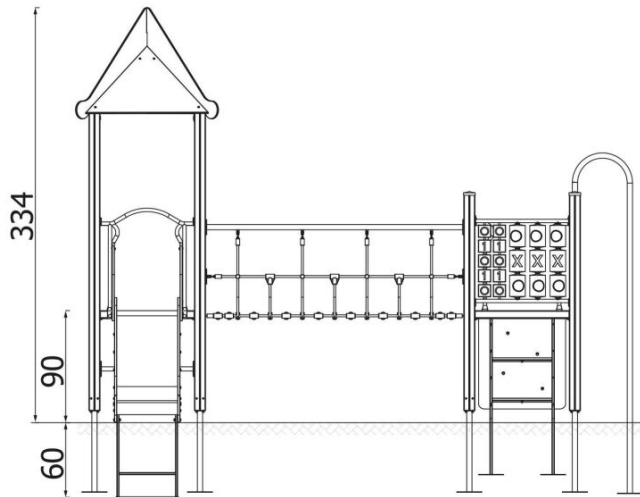

DESCRIPTION

2 square platforms, stainless steel slide, rope bridge, step with double mouting, fireman pole, climbing entrance, tic-tac-toe, security panel, hipped roof

INFORMATION

Number of users	12
Age range	3 - 14
Device dimensions [m]	4.43 x 3.34 x 3.13
Compliance with the norm	EN 1176
Spare parts	

SAFETY SURFACE

Zone	Max height of fall [m]	Area [m ²]	Perimeter of safety zone [m]
A	1	33	23.5
B			
C			