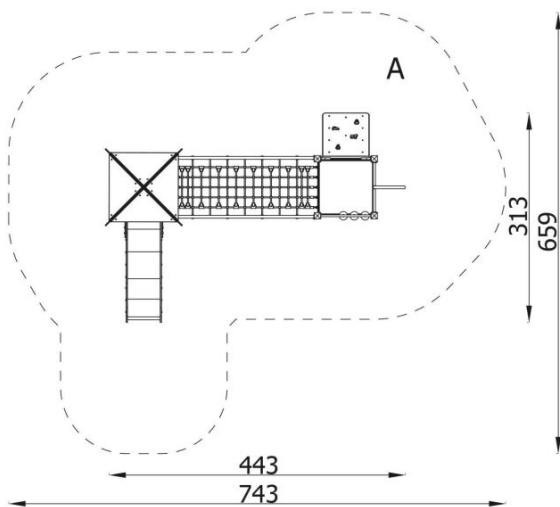

DESCRIPTION

2 square platforms, stainless steel slide, rope bridge, step with double mouting, fireman pole, climbing entrance, tic-tac-toe, security panel, hipped roof

INFORMATION

Number of users	12
Age range	3 - 14
Device dimensions [m]	4.43 x 3.34 x 3.13
Compliance with the norm	EN 1176
Spare parts	

SAFETY SURFACE

Zone	Max height of fall [m]	Area [m ²]	Perimeter of safety zone [m]
A	1	33	23.5
B			
C			