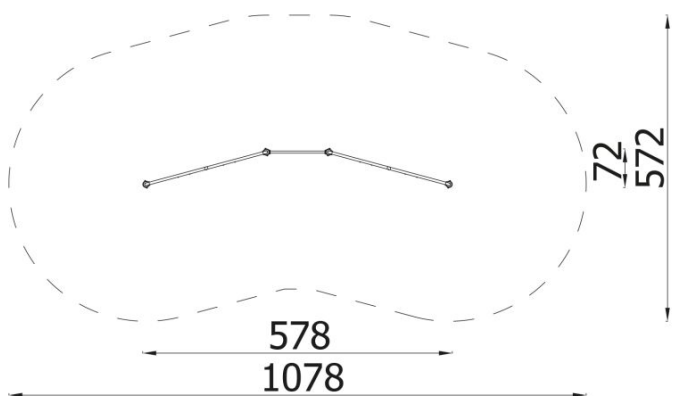

DESCRIPTION

INFORMATION

Number of users	6
Age range	3 - 14
Device dimensions [m]	5.78 x 3 x 0.72
Compliance with the norm	EN-1176-1:2017-12
Spare parts	

SAFETY SURFACE

Zone	Max height of fall [m]	Area [m ²]	Perimeter of safety zone [m]
A			27.8
B			
C	3	50.4	