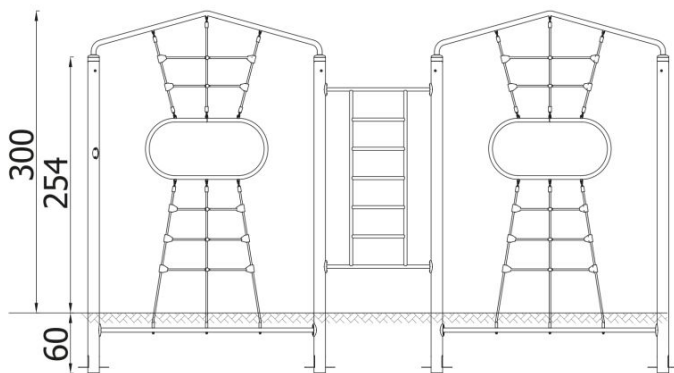

DESCRIPTION

INFORMATION

Number of users	6
Age range	3 - 14
Device dimensions [m]	5.78 x 3 x 0.72
Compliance with the norm	EN-1176-1:2017-12
Spare parts	

SAFETY SURFACE

Zone	Max height of fall [m]	Area [m ²]	Perimeter of safety zone [m]
A			27.8
B			
C	3	50.4	