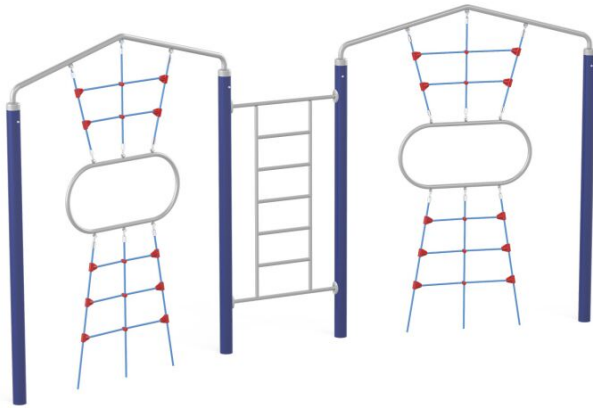

DESCRIPTION

INFORMATION

Number of users	6
Age range	3 - 14
Device dimensions [m]	5.78 x 3 x 0.72
Compliance with the norm	EN-1176-1:2017-12
Spare parts	

SAFETY SURFACE

Zone	Max height of fall [m]	Area [m ²]	Perimeter of safety zone [m]
A			27.8
B			
C	3	50.4	