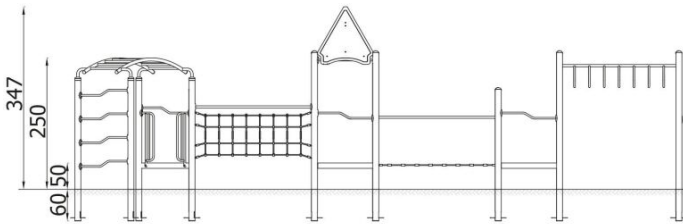

DESCRIPTION

Playground with 2 square platforms, triangular platform, 2 cloud ladders, vertical net canister and net bridge.

INFORMATION

Number of users	14
Age range	3 - 14
Device dimensions [m]	11.54 x 3.47 x 3.31
Compliance with the norm	EN-1176-1:2017-12
Spare parts	

SAFETY SURFACE

Zone	Max height of fall [m]	Area [m ²]	Perimeter of safety zone [m]
A	0.5	33.1	40.7
B			
C	2.5	46.7	