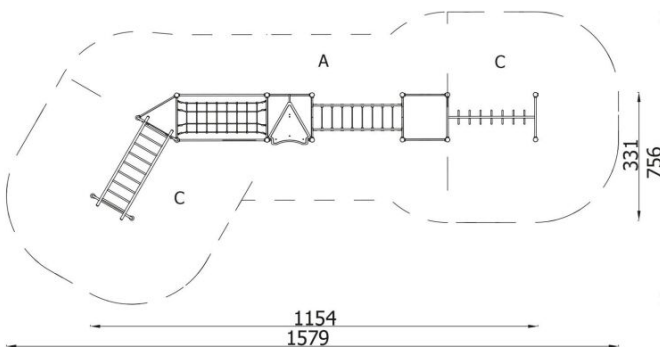

DESCRIPTION

Playground with 2 square platforms, triangular platform, 2 cloud ladders, vertical net canister and net bridge.

INFORMATION

Number of users	14
Age range	3 - 14
Device dimensions [m]	11.54 x 3.47 x 3.31
Compliance with the norm	EN-1176-1:2017-12
Spare parts	

SAFETY SURFACE

Zone	Max height of fall [m]	Area [m ²]	Perimeter of safety zone [m]
A	0.5	33.1	40.7
B			
C	2.5	46.7	