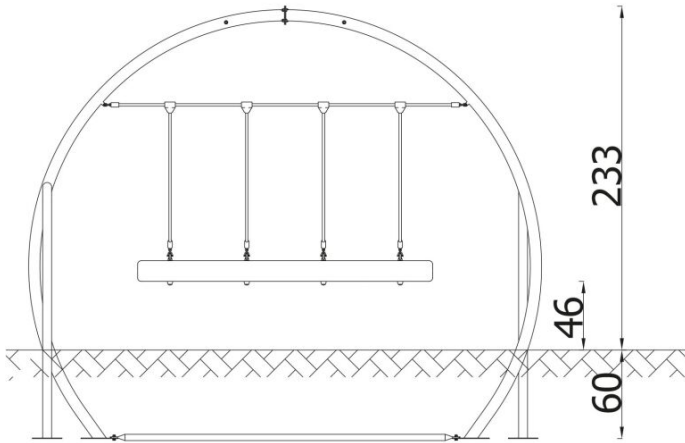

INFORMATION

Number of users	2
Age range	3 - 14
Device dimensions [m]	3.48 x 2.33 x 3.38
Compliance with the norm	EN-1176-1:2017-12
Spare parts	

SAFETY SURFACE

Zone	Max height of fall [m]	Area [m ²]	Perimeter of safety zone [m]
A	1.13	33.5	22
B			
C			