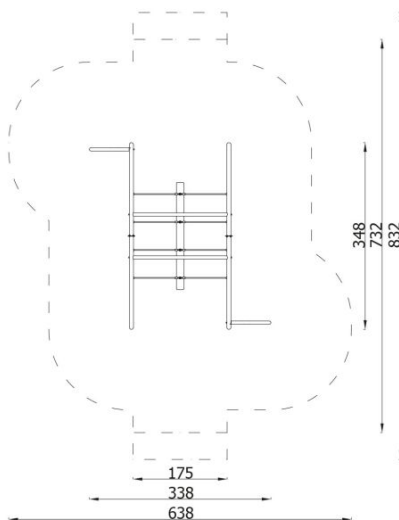

INFORMATION

Number of users	2
Age range	3 - 14
Device dimensions [m]	3.48 x 2.33 x 3.38
Compliance with the norm	EN-1176-1:2017-12
Spare parts	

SAFETY SURFACE

Zone	Max height of fall [m]	Area [m ²]	Perimeter of safety zone [m]
A	1.13	33.5	22
B			
C			